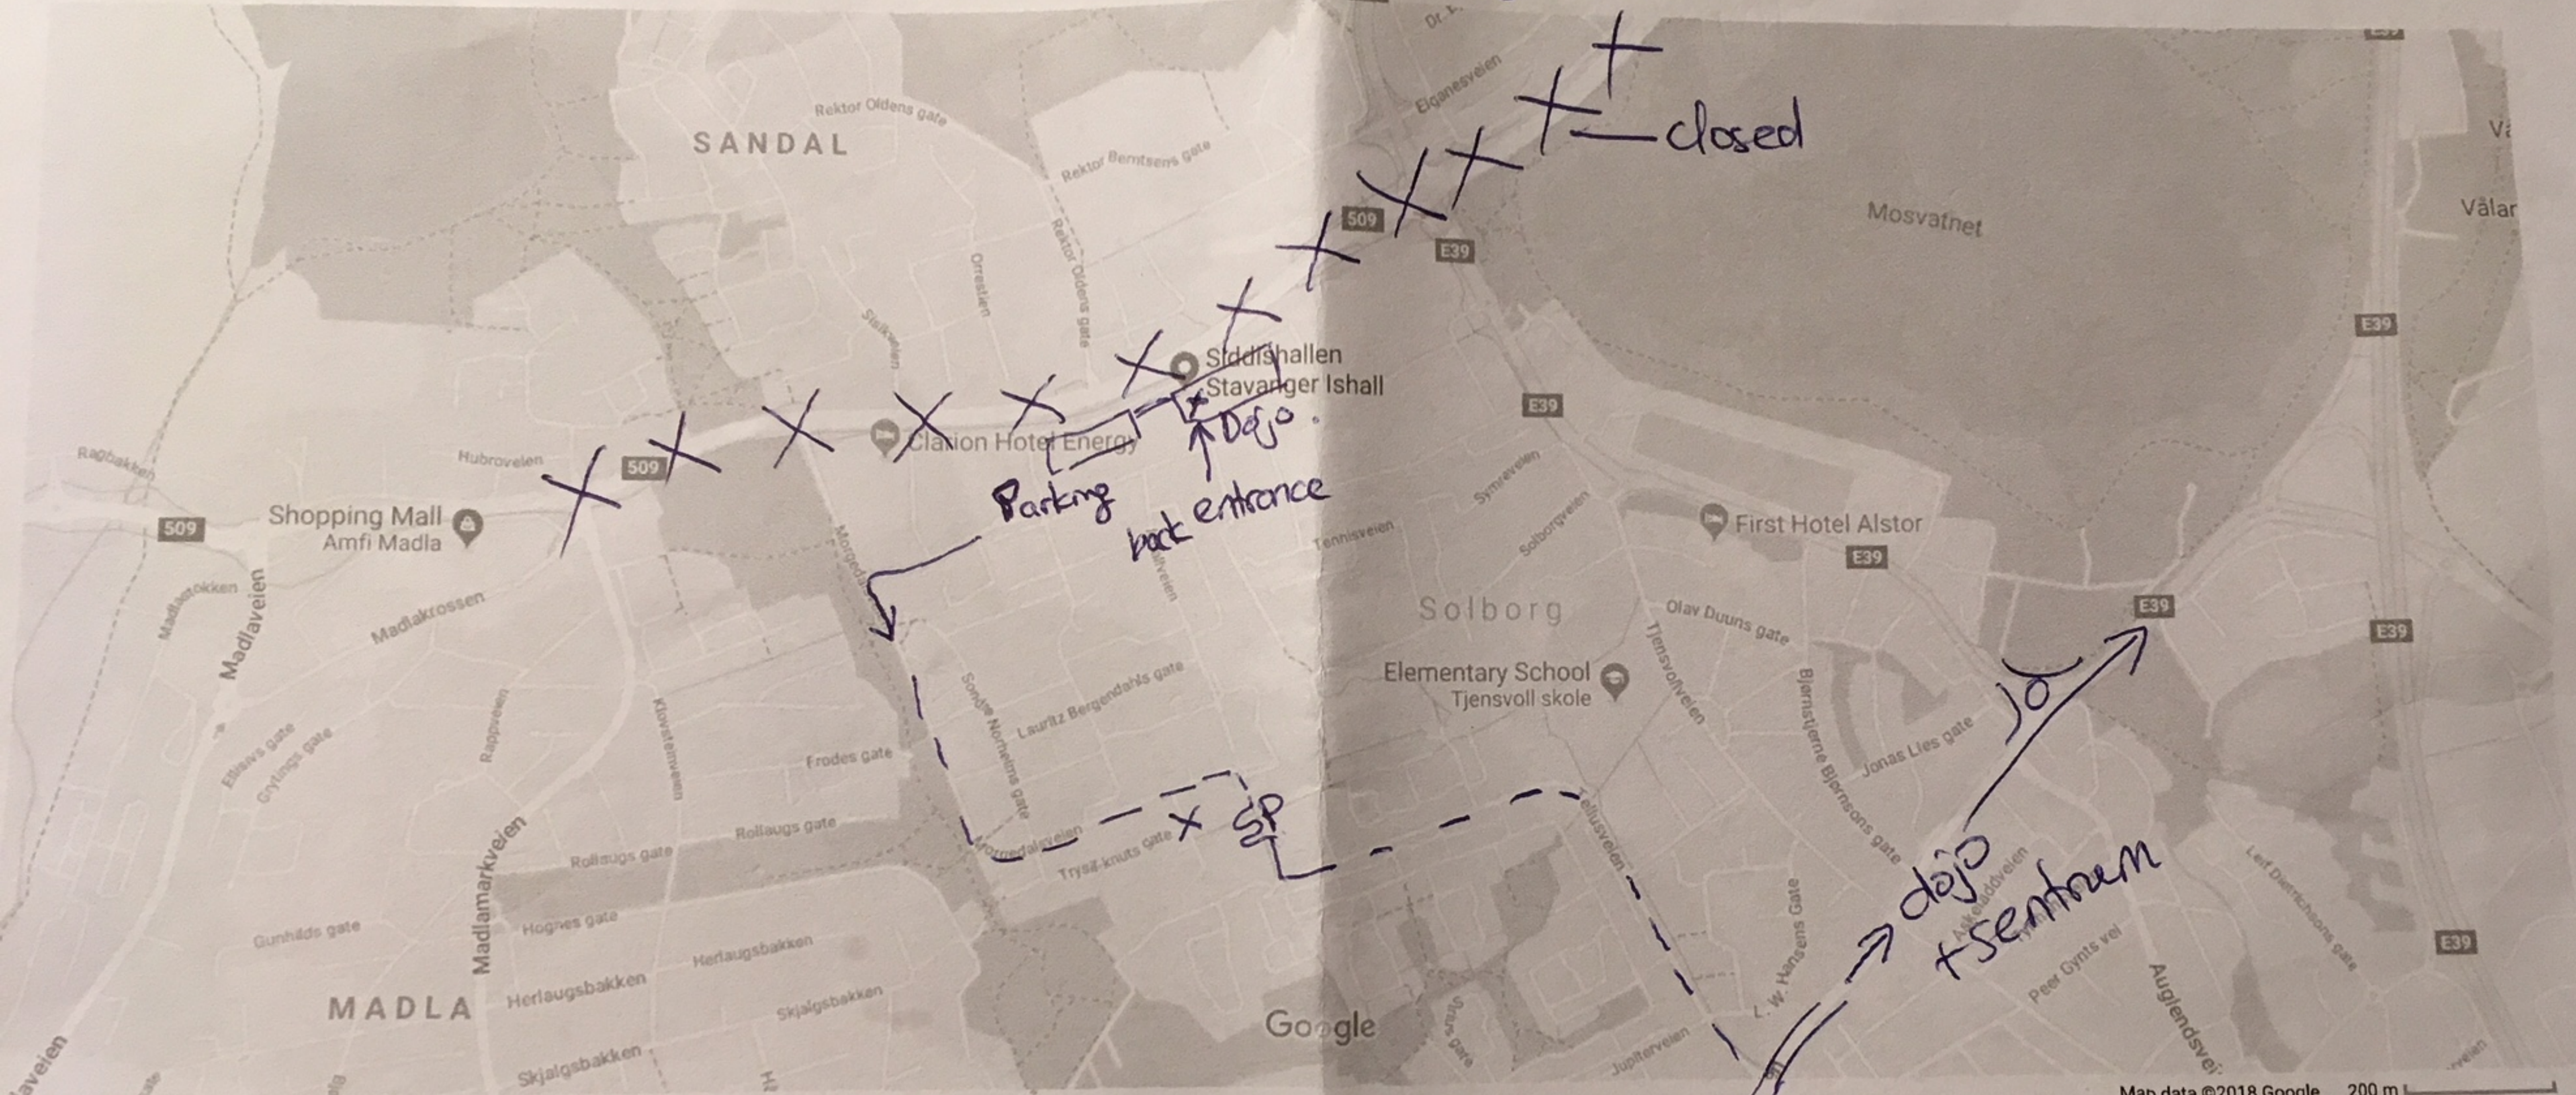

Secret WAY OUT Saturday before roads open at 1830

SECRET WAY OUT

~~during closed hours.~~
Saturday

tanger, over ullandhaug
Sandnes.